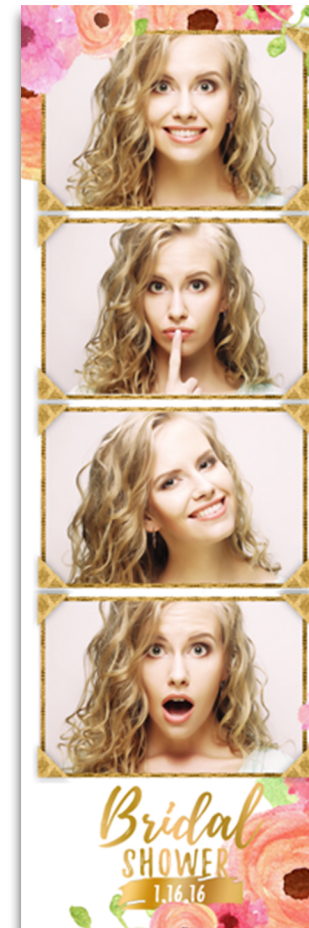

What your guests see as the booth is taking photos

What your guests get to take home with them

What gets set up at the event

Sample Photo Booth Print Designs

4 x 6 Postcard-Style Print

Glitter 4 x 6

Cityscape 4 x 6

Rustic Floral 4 x 6

Floral Burst 4 x 6

Rustic Chalkboard 4 x 6

Cherry Blossom 4 x 6

Sample Photo Booth Print Designs
2 x 6 Photo-Strips Print

Rustic Lace 2 x 6

Elegant Stripes 2 x 6

Diamond 2 x 6

Watercolour 2 x 6

Glitter 2 x 6

Sample Photo Booth Print Designs
Special Event Prints

Christmas Wreath 4 x 6

Stampede Lantern 4 x 6

Metallic 4 x 6

Santa Holiday Party 4 x 6

Grad Class 4 x 6